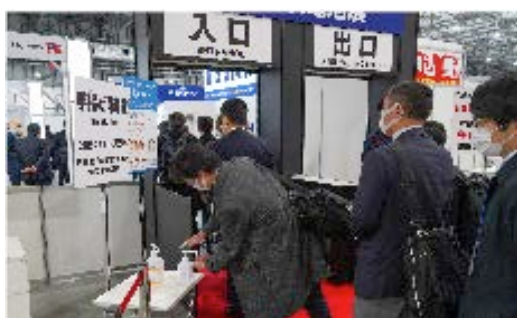

Set Mask Distribution Counter. Distributed 6,182 masks

② **Temperature measurement at all the exhibition entrances**

Specialised staff are arranged at the all entrances

Taking body temperature one by one with thermography devices

③ **Hand sanitizers at all the exhibition entrances**

Hand sanitizers are set at all entrances for all visitors and exhibitors

④ **Station a doctor and nurse all time at the venue for emergency**

Signboard showing the First-aid