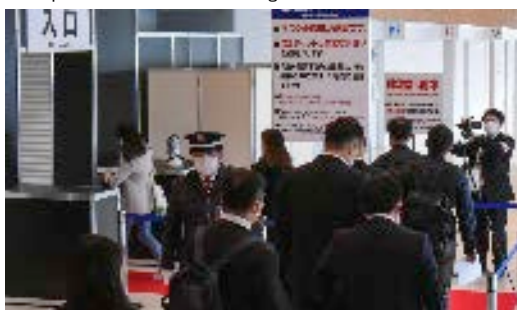

(Photos of measures taken during "Smart Energy Week 2020" held at Tokyo Big Sight from February 26 to 28, 2020.)

① **Require all exhibitors & visitors to wear a mask**

Set a signboard saying "Wearing a mask is required to enter"

Set Mask Distribution Counter. Distributed 6,182 masks

② **Temperature measurement at all the exhibition entrances**

Specialised staff are arranged at the all entrances

Taking body temperature one by one with thermography devices