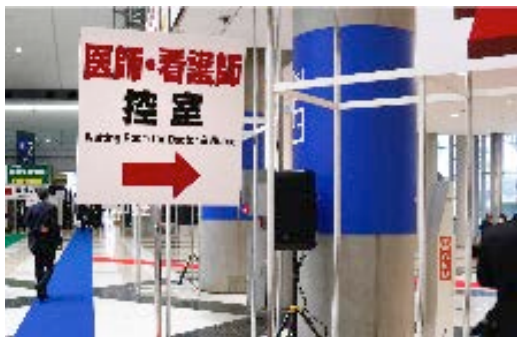

Set Mask Distribution Counter. Distributed 6,182 masks

② **Temperature measurement at all the exhibition entrances**

Specialised staff are arranged at the all entrances

Taking body temperature one by one with thermography devices

③ **Hand sanitizers at all the exhibition entrances**

Hand sanitizers are set at all entrances for all visitors and exhibitors

④ **Station a doctor and nurse all time at the venue for emergency**

Signboard showing the First-aid